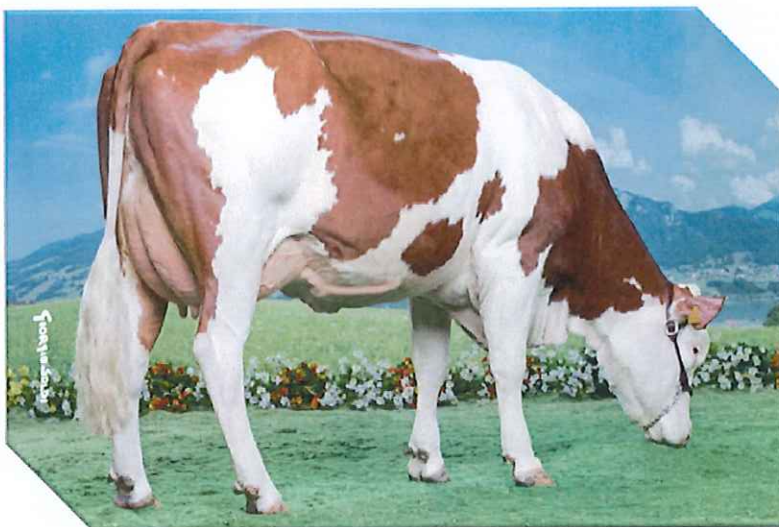

Coopex
MONTBELIARDE
THE MONTBELIARDE WORLDWIDE

Coopex Montbeliarde
4, rue des Epicéas 25 640 Roulans
Tel : +33 3 81632827, Fax : +33381632323
Export@coopex.com

UMOTEST